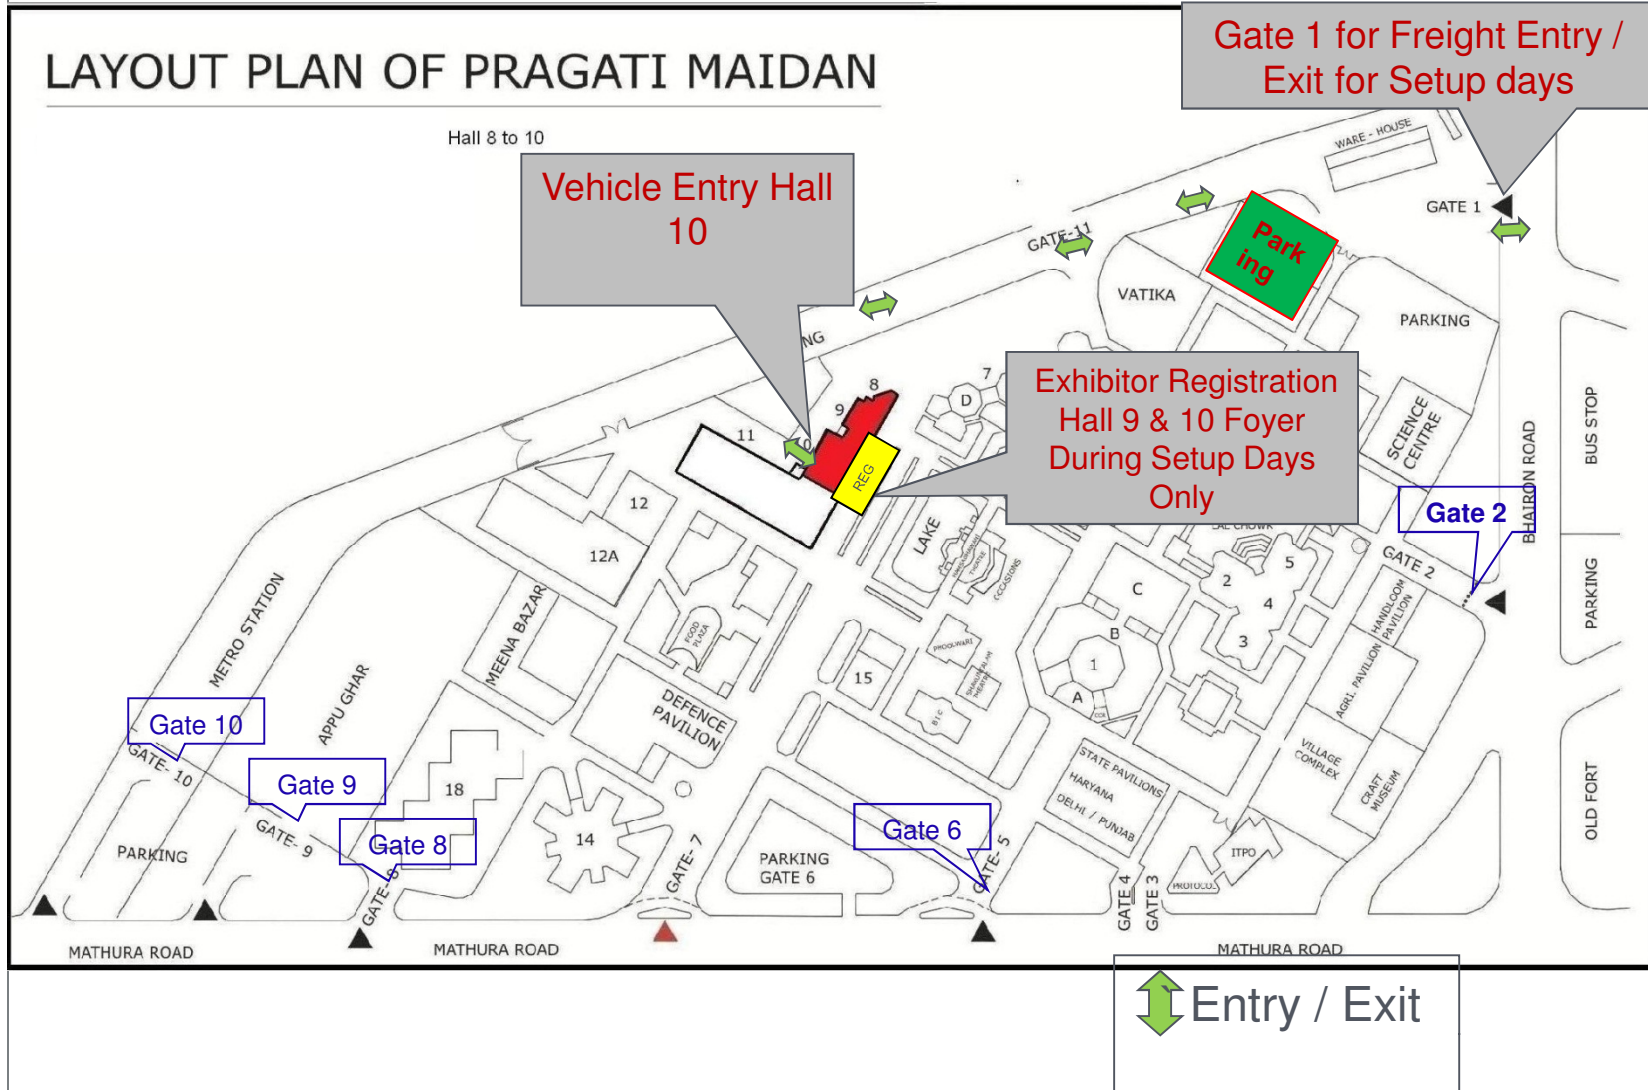

**Setup & Dismantle days Freight Entry / Exit (08<sup>th</sup>, 09<sup>th</sup> & 12<sup>th</sup> September 2014)**

## Show days Entry/Exit (10<sup>th</sup> – 12<sup>th</sup> September 2014)